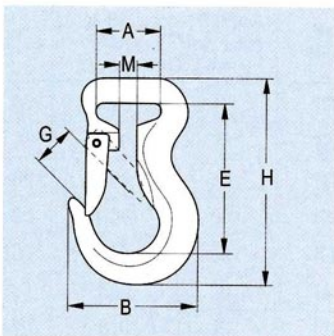

スリングフック

鍛造鋼

安全ラッチ付き

| 品番 | 耐荷重 (kg) | 重量 (kg) | サイズ (mm) | | | | | |
|---------|-------------|------------|-------------|------|-------|-------|-------|------|
| | | | G | A | E | B | H | M |
| EA981-1 | 1000 | 0,4 | 24,0 | 35,0 | 84,0 | 73,0 | 116,0 | 8,0 |
| EA981-2 | 2000 | 0,7 | 28,3 | 40,0 | 96,0 | 86,0 | 136,0 | 10,0 |
| EA981-3 | 3000 | 1,4 | 33,6 | 47,0 | 117,0 | 108,0 | 167,0 | 12,0 |
| EA981-5 | 5000 | 3,2 | 43,3 | 73,0 | 155,0 | 131,0 | 222,0 | 16,5 |